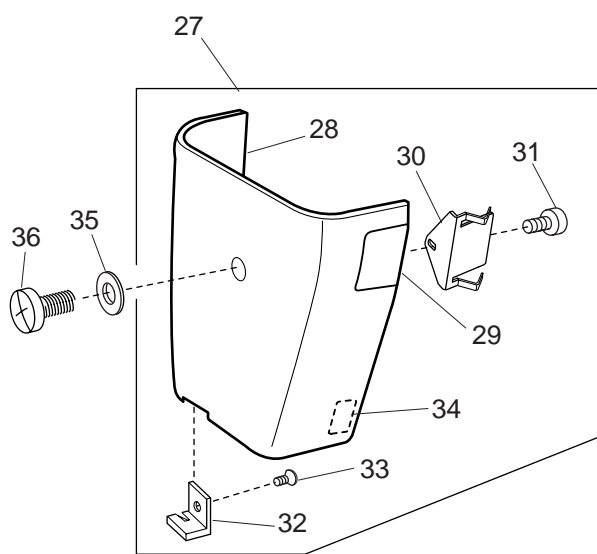

# ***PARTS LIST***

***1600P-DBX***

No.	Part number	Description
1	767603306	Top cover (unit)
2	767007201	Top cover
3	846015004	Handle
4	846016005	Pin
5	000115205	Setscrew 4X6
6	767008006	Foot pressure adjusting dial
7	000015101	Snap ring CS-22
8	767639002	Thread guide (unit)
9	000160102	Adjustable lock nut
10	846021003	Top cover thread guide
11	767514114	Pre-tension (unit)
12	000111201	Hexagonal socket screw 4x6
13	767604008	Bobbin winder (unit)
14	846514101	Micro switch
15	000115308	TP screw 2X8
16	000104119	Setscrew 4X20
17	846179007	Motor cover
18	000081005	Setscrew 4X8
19	000101703	Setscrew 4X12
20	000014007	Snap ring CS-4
21	000188405	Cord binder 2
22	767152006	Oil wick fixing plate
23	763033204	Oil wick
24	000101404	Setscrew 4X6
25	767211004	Felt
26	000080901	Setscrew 4X25
27	767602202	Face plate (unit)
28	767005209	Face plate
29	767006107	Foot pressure display window
30	767197003	Presser bar base
31	000103004	Setscrew 3.5X6
32	840602109	Thread cutter (unit)
33	000095105	Setscrew 3X5
34	767206006	Needle sticker
35	000071024	Washer 4
36	000103510	Setscrew 4X10
37	767611008	Front bracket (unit)
38	767016007	Front bracket
39	767038005	Lamp bracket
40	767174004	Lamp cushion
41	501509703	Lamp socket (unit)
42	000094300	Setscrew 2X10
43	767183006	Lamp set plate
44	000001104	Snap ring E-2.3
45	000103808	Setscrew 3X5
46	767146007	Lamp shield plate
47	000026002	Wedge base lamp 12V 5W
48	000071013	Washer