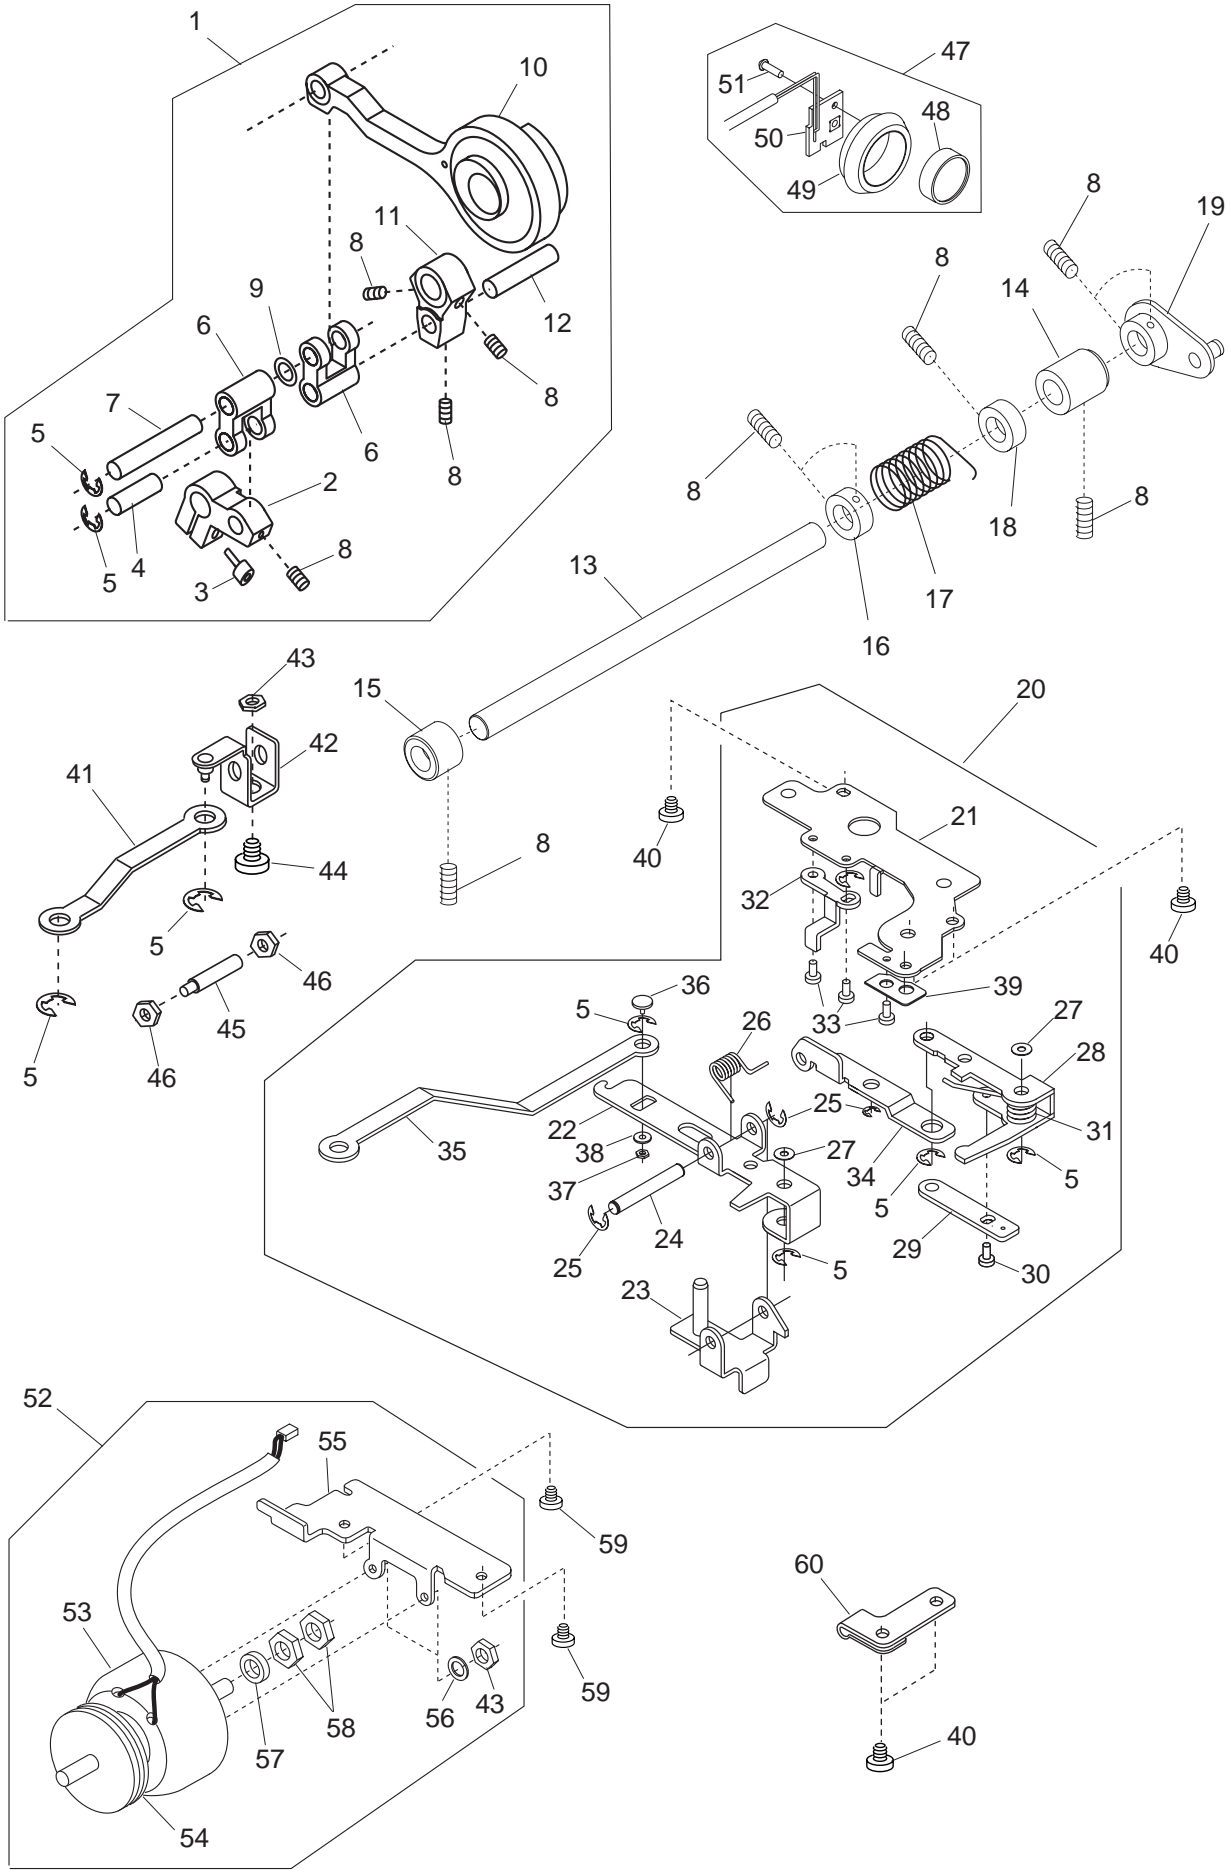

No.	Part number	Description
1	767663005	Feed regulator (unit)
2	767100009	Feed adjusting arm
3	000218106	Bolt 5 X 16
4	767101000	Pin
5	000001609	Snap ring E-5
6	767102001	Feed link
7	767106005	Pin
8	000111304	Hexagonal socket screw 5 X 5
9	767157001	Washer
10	767664006	Feed cam (unit)
11	767107006	Feed adjusting arm
12	767159003	Pin
13	767108007	Feed adjusting shaft
14	767099004	Bushing (front)
15	767097002	Bushing (rear)
16	639095000	Lower shaft ring
17	767111003	Feed regulator spring
18	639095103	Lower shaft ring
19	767112004	Feed adjusting arm
20	767654003	Thread cutter driving base (unit)
21	767242004	Driving arm base plate
22	767244006	Driving arm
23	767243005	Link
24	767253008	Driving arm pin
25	000002507	Snap ring E-4
26	767247005	Cam spring
27	000036108	Thrust washer FT-70
28	767245007	Driving lever
29	767252007	Thread drawing arm
30	000101404	Setscrew 4 X 6
31	767275006	Spring
32	767282006	Guard plate
33	000103004	Setscrew 3.5 X 6
34	767246008	Thread tension release arm
35	767247009	Thread cutter link
36	767248000	Hinge screw (3)
37	000061102	Nut 4-1-7
38	000070506	Washer 4
39	767289003	Limiter plate
40	000081005	Setscrew 4 X 8
41	767249001	Link
42	767250005	Coupling
43	000061319	Nut 5-1-8
44	000102003	Setscrew 5 X 10
45	767238007	Wire joint
46	000061412	Nut 5-3-8
47	767661003	Thread cutter button (unit)
48	767283100	Button (2)
49	767284008	Button holder
50	753511107	Printed circuit board UD (unit)
51	000161701	Setscrew 2.3 X 5 (B)
52	767655004	Solenoid (unit)
53	767534006	Push-pull solenoid (unit)
54	767288002	PP sheet
55	767254009	Set plate
56	000070300	Washer 5
57	767258003	Cushion 2
58	000062907	Nut 8-3-13
59	000115504	TP screw 5 X 10
60	767235004	Plate (2)