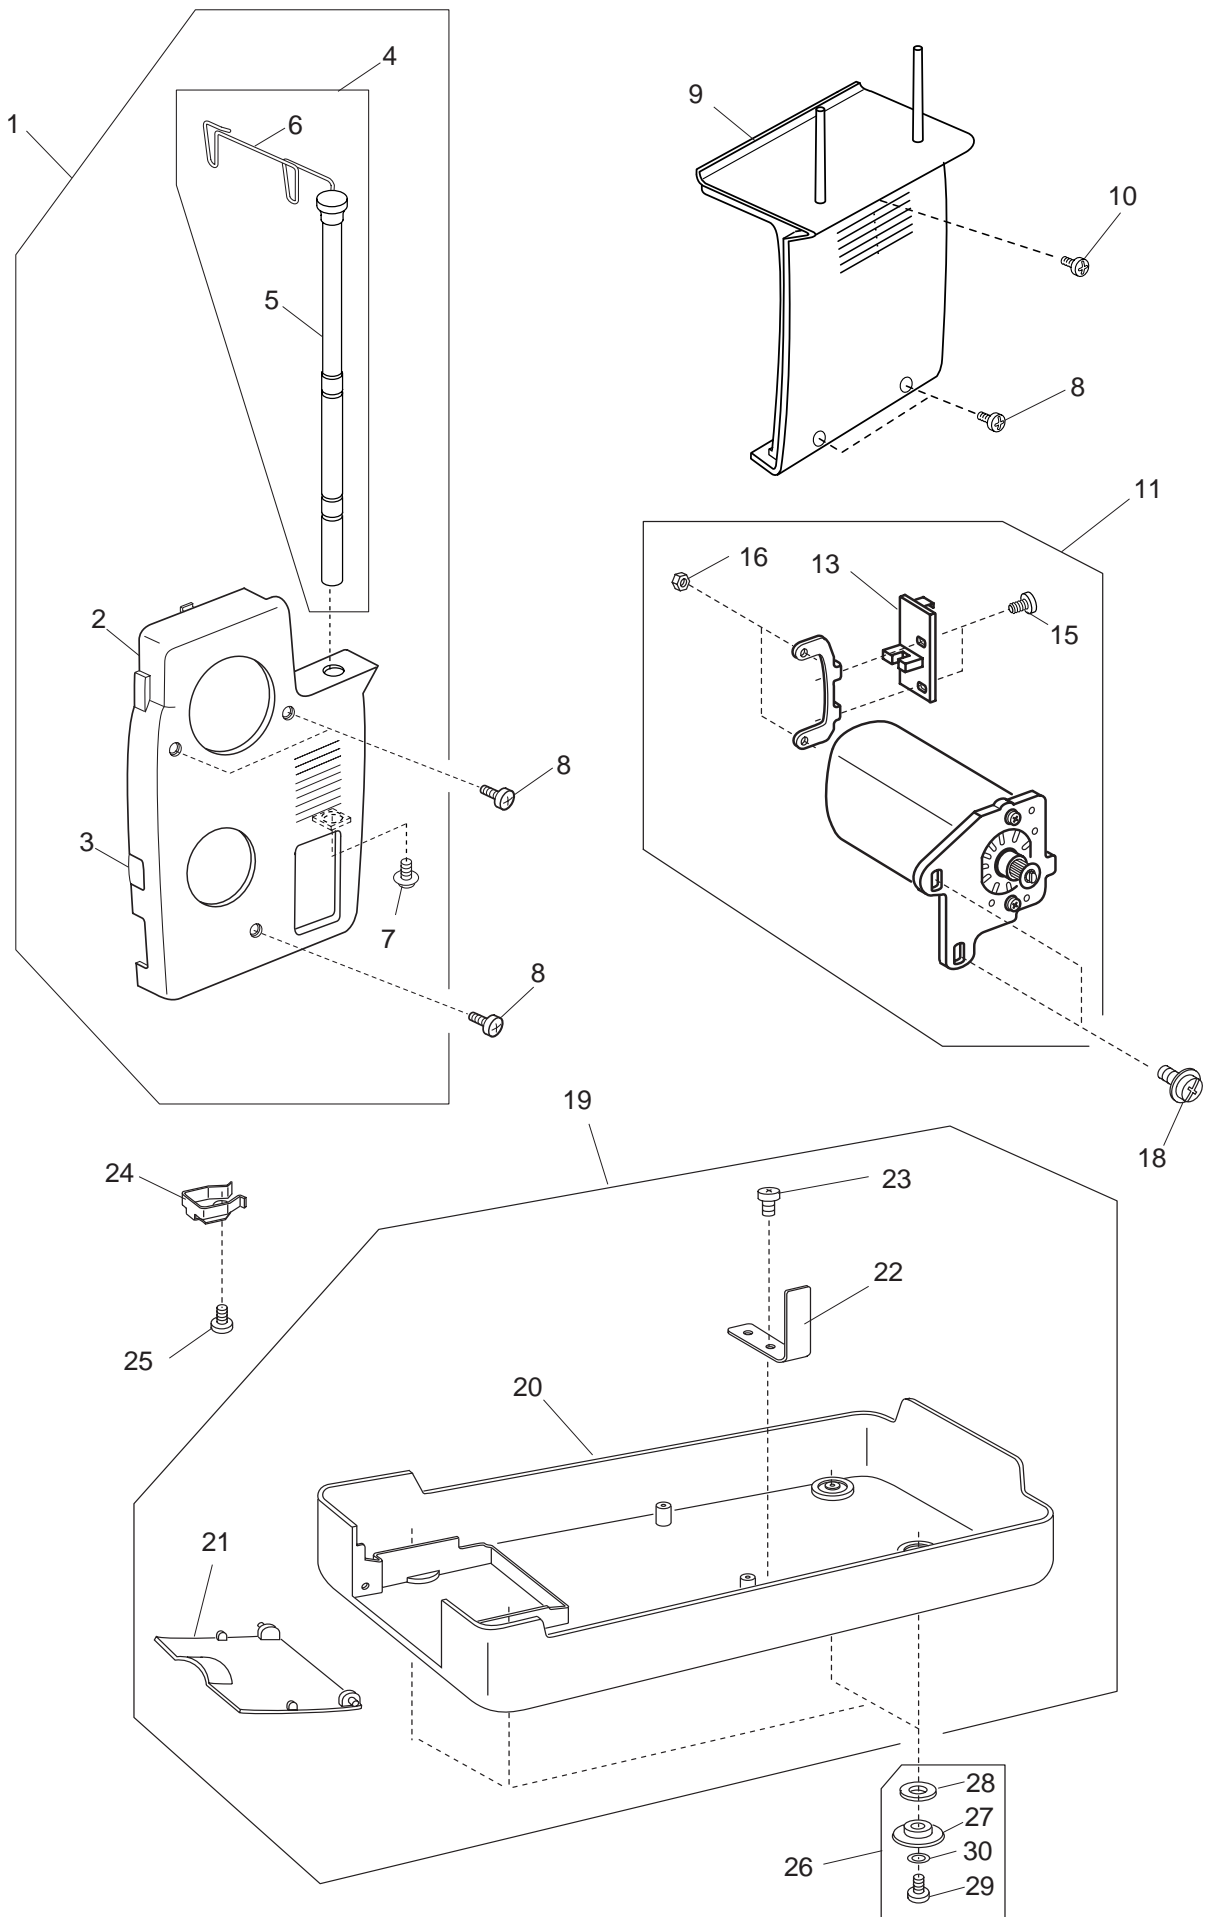

# ***PARTS LIST***

***1600P-DBX***

No.	Part number	Description
1	767603306	Top cover (unit)
2	767007201	Top cover
3	846015004	Handle
4	846016005	Pin
5	000115205	Setscrew 4X6
6	767008006	Foot pressure adjusting dial
7	000015101	Snap ring CS-22
8	767639002	Thread guide (unit)
9	000160102	Adjustable lock nut
10	846021003	Top cover thread guide
11	767514114	Pre-tension (unit)
12	000111201	Hexagonal socket screw 4x6
13	767604008	Bobbin winder (unit)
14	846514101	Micro switch
15	000115308	TP screw 2X8
16	000104119	Setscrew 4X20
17	846179007	Motor cover
18	000081005	Setscrew 4X8
19	000101703	Setscrew 4X12
20	000014007	Snap ring CS-4
21	000188405	Cord binder 2
22	767152006	Oil wick fixing plate
23	763033204	Oil wick
24	000101404	Setscrew 4X6
25	767211004	Felt
26	000080901	Setscrew 4X25
27	767602202	Face plate (unit)
28	767005209	Face plate
29	767006107	Foot pressure display window
30	767197003	Presser bar base
31	000103004	Setscrew 3.5X6
32	840602109	Thread cutter (unit)
33	000095105	Setscrew 3X5
34	767206006	Needle sticker
35	000071024	Washer 4
36	000103510	Setscrew 4X10
37	767611008	Front bracket (unit)
38	767016007	Front bracket
39	767038005	Lamp bracket
40	767174004	Lamp cushion
41	501509703	Lamp socket (unit)
42	000094300	Setscrew 2X10
43	767183006	Lamp set plate
44	000001104	Snap ring E-2.3
45	000103808	Setscrew 3X5
46	767146007	Lamp shield plate
47	000026002	Wedge base lamp 12V 5W
48	000071013	Washer