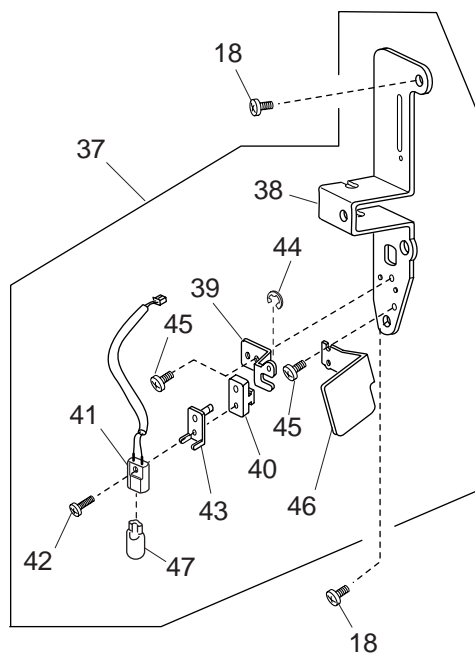

# ***PARTS LIST***

***1600P-DBX***

No.	Part number	Description
1	767603306	Top cover (unit)
2	767007201	Top cover
3	846015004	Handle
4	846016005	Pin
5	000115205	Setscrew 4X6
6	767008006	Foot pressure adjusting dial
7	000015101	Snap ring CS-22
8	767639002	Thread guide (unit)
9	000160102	Adjustable lock nut
10	846021003	Top cover thread guide
11	767514114	Pre-tension (unit)
12	000111201	Hexagonal socket screw 4x6
13	767604008	Bobbin winder (unit)
14	846514101	Micro switch
15	000115308	TP screw 2X8
16	000104119	Setscrew 4X20
17	846179007	Motor cover
18	000081005	Setscrew 4X8
19	000101703	Setscrew 4X12
20	000014007	Snap ring CS-4
21	000188405	Cord binder 2
22	767152006	Oil wick fixing plate
23	763033204	Oil wick
24	000101404	Setscrew 4X6
25	767211004	Felt
26	000080901	Setscrew 4X25
27	767602202	Face plate (unit)
28	767005209	Face plate
29	767006107	Foot pressure display window
30	767197003	Presser bar base
31	000103004	Setscrew 3.5X6
32	840602109	Thread cutter (unit)
33	000095105	Setscrew 3X5
34	767206006	Needle sticker
35	000071024	Washer 4
36	000103510	Setscrew 4X10
37	767611008	Front bracket (unit)
38	767016007	Front bracket
39	767038005	Lamp bracket
40	767174004	Lamp cushion
41	501509703	Lamp socket (unit)
42	000094300	Setscrew 2X10
43	767183006	Lamp set plate
44	000001104	Snap ring E-2.3
45	000103808	Setscrew 3X5
46	767146007	Lamp shield plate
47	000026002	Wedge base lamp 12V 5W
48	000071013	Washer