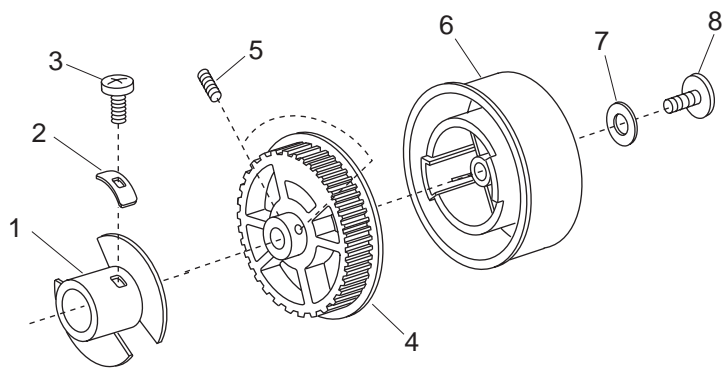

No.	Part number	Description
1	767271002	Upper shaft shield plate
2	820102009	Washer
3	000103509	Setscrew 4 X 10
4	767195001	Belt wheel
5	000111304	Hexagonal socket screw
6	767139007	Hand wheel
7	556047007	Washer
8	618070004	Setscrew
9	767618005	Idler (unit)
10	000002806	Snap ring E6
11	000115504	TP screw 5 X 10
12	767617004	Upper shaft (unit)
13	767064000	Upper shaft
14	767065001	Take up lever crank
15	000028107	Spring pin 4 X 25
16	761102003	Setscrew
17	767186009	Ball bearing (720 IA-DF)
18	767176006	Washer
19	767077006	Ring
20	767178008	Ball bearing (6901ZZ)
21	000032702	Snap ring crescent (5103-46)
22	000101404	Setscrew 4 X 6
23	767070009	Upper shaft timing gear
24	767071000	Timing belt
25	767638001	Take up lever (unit)
26	767503006	Take up lever (unit)
27	761088002	Take up lever
28	761089003	Take up lever supporter
29	650040005	Felt
30	650041006	Felt holder
31	767073002	Needle bar connecting stud
32	761086000	Needle bar crank pin
33	761087001	Setscrew
34	767072001	Needle bar crank rod
35	763033400	Oil wick
36	761091008	Take up lever pin
37	000111201	Hexagonal socket screw
38	767624004	Feed adjusting base (unit)
39	767118103	Indicator drum
40	767124102	Reverse stitch lever
41	767115007	Stitch length dial
42	000081005	Setscrew
43	000001609	Snap ring E-5
44	767136004	Timing belt