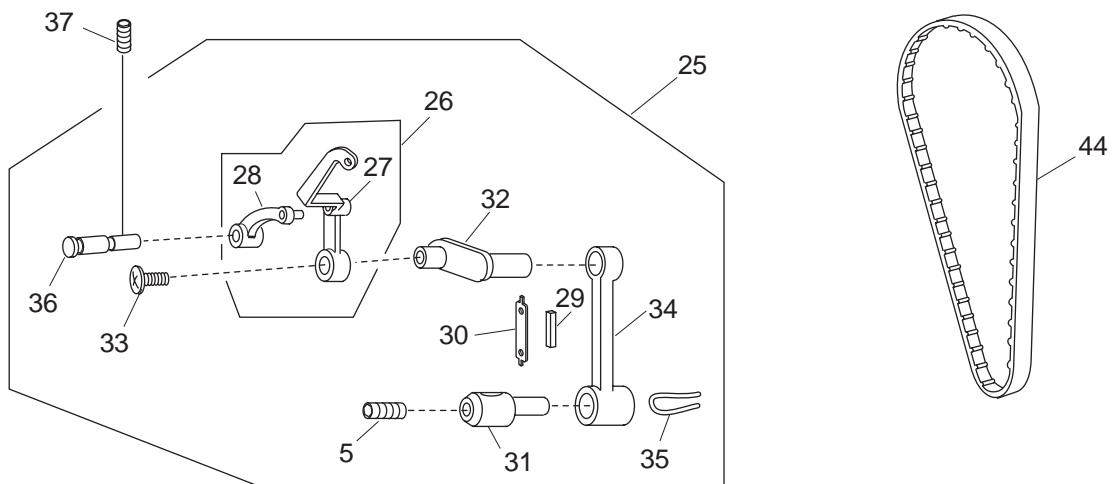

No.	Part number	Description
1	767271002	Upper shaft shield plate
2	820102009	Washer
3	000103509	Setscrew 4 X 10
4	767195001	Belt wheel
5	000111304	Hexagonal socket screw
6	767139007	Hand wheel
7	556047007	Washer
8	618070004	Setscrew
9	767618005	Idler (unit)
10	000002806	Snap ring E6
11	000115504	TP screw 5 X 10
12	767617004	Upper shaft (unit)
13	767064000	Upper shaft
14	767065001	Take up lever crank
15	000028107	Spring pin 4 X 25
16	761102003	Setscrew
17	767186009	Ball bearing (720 IA-DF)
18	767176006	Washer
19	767077006	Ring
20	767178008	Ball bearing (6901ZZ)
21	000032702	Snap ring crescent (5103-46)
22	000101404	Setscrew 4 X 6
23	767070009	Upper shaft timing gear
24	767071000	Timing belt
25	767638001	Take up lever (unit)
26	767503006	Take up lever (unit)
27	761088002	Take up lever
28	761089003	Take up lever supporter
29	650040005	Felt
30	650041006	Felt holder
31	767073002	Needle bar connecting stud
32	761086000	Needle bar crank pin
33	761087001	Setscrew
34	767072001	Needle bar crank rod
35	763033400	Oil wick
36	761091008	Take up lever pin
37	000111201	Hexagonal socket screw
38	767624004	Feed adjusting base (unit)
39	767118103	Indicator drum
40	767124102	Reverse stitch lever
41	767115007	Stitch length dial
42	000081005	Setscrew
43	000001609	Snap ring E-5
44	767136004	Timing belt