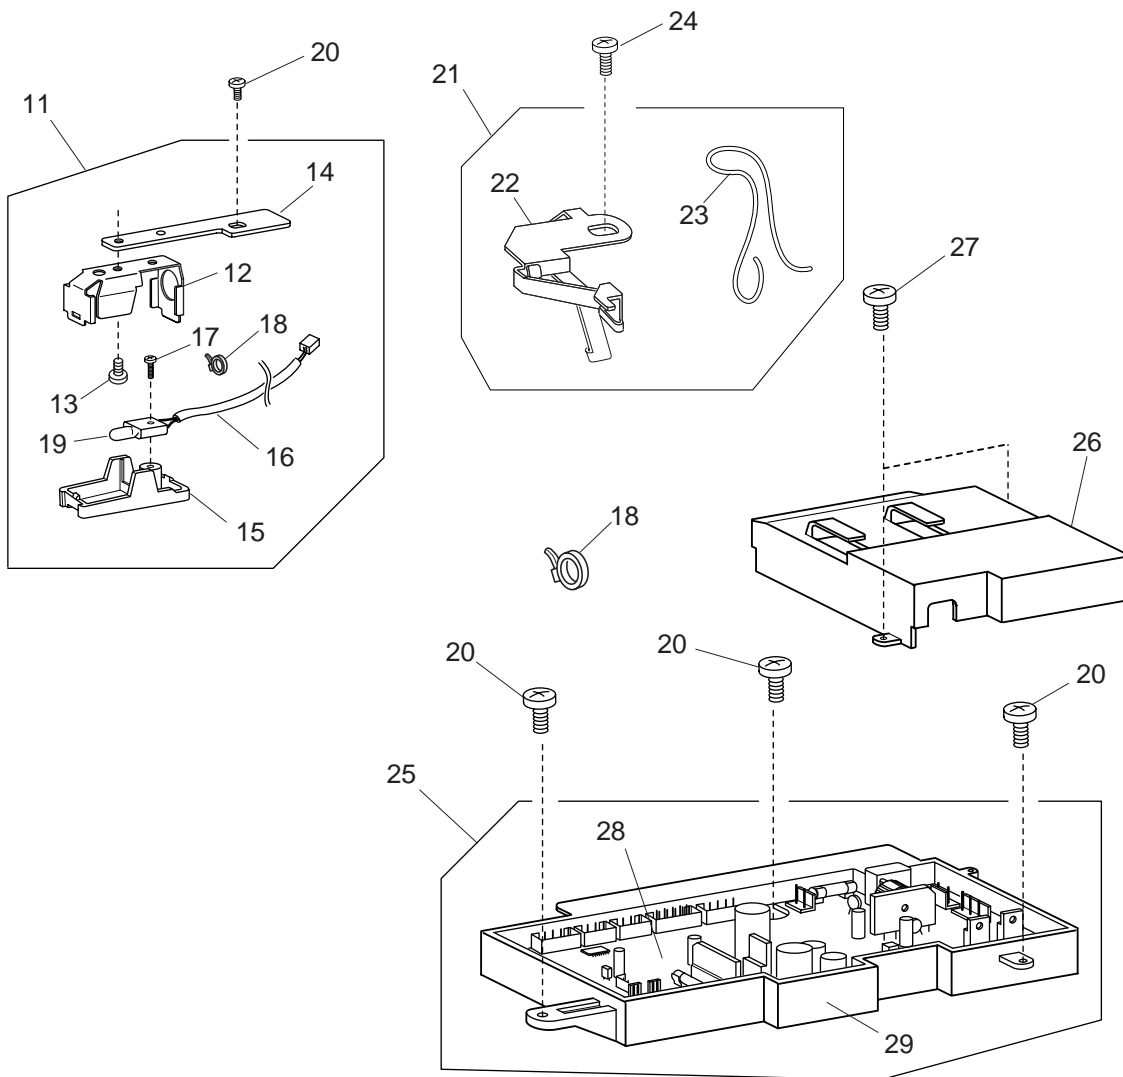

No.	Part number	Description
1	767601027	Ornamental plate (unit)
2	767003207	Ornamental plate
3	767004105	Button 1
4	767501004	Printed circuit board F (unit)
5	000120203	Setscrew 3 X 8
6	767140001	Speed control slider
7	767516002	Slide volume
8	767215008	Emblem
9	000014306	Snap ring CS 3
10	000115205	TP screw 4 X 6
11	767626006	Arm lamp (unit)
12	767126001	Reflector plate
13	000101127	Setscrew 3 X 4
14	767127002	Arm lamp set plate
15	767128003	Lamp holder
16	501509806	Lamp socket (unit)
17	000225209	Setscrew 2.3 X 12 (B)
18	000053008	Cord binder
19	000026002	Wedge base lamp 12V 5W
20	000081005	Setscrew 4 X 8
21	767612009	Oil wick fixing plate (2) (unit)
22	767153007	Oil wick fixing plate
23	763033020	Oil wick
24	000101404	Setscrew 4 X 6
25	767627100	Printed circuit board A (unit) (120V)
	767627203	Printed circuit board A (unit) (230V/240V)
26	767130008	Printed circuit board A case (upper)
27	000161206	Setscrew 3 X 10
28	767532004	Printed circuit board A (unit) (120V)
	767536008	Printed circuit board A (unit) (230V/240V)
29	767129004	Printed circuit board A case (lower) (120V)
30	767285009	Cord guide (2)