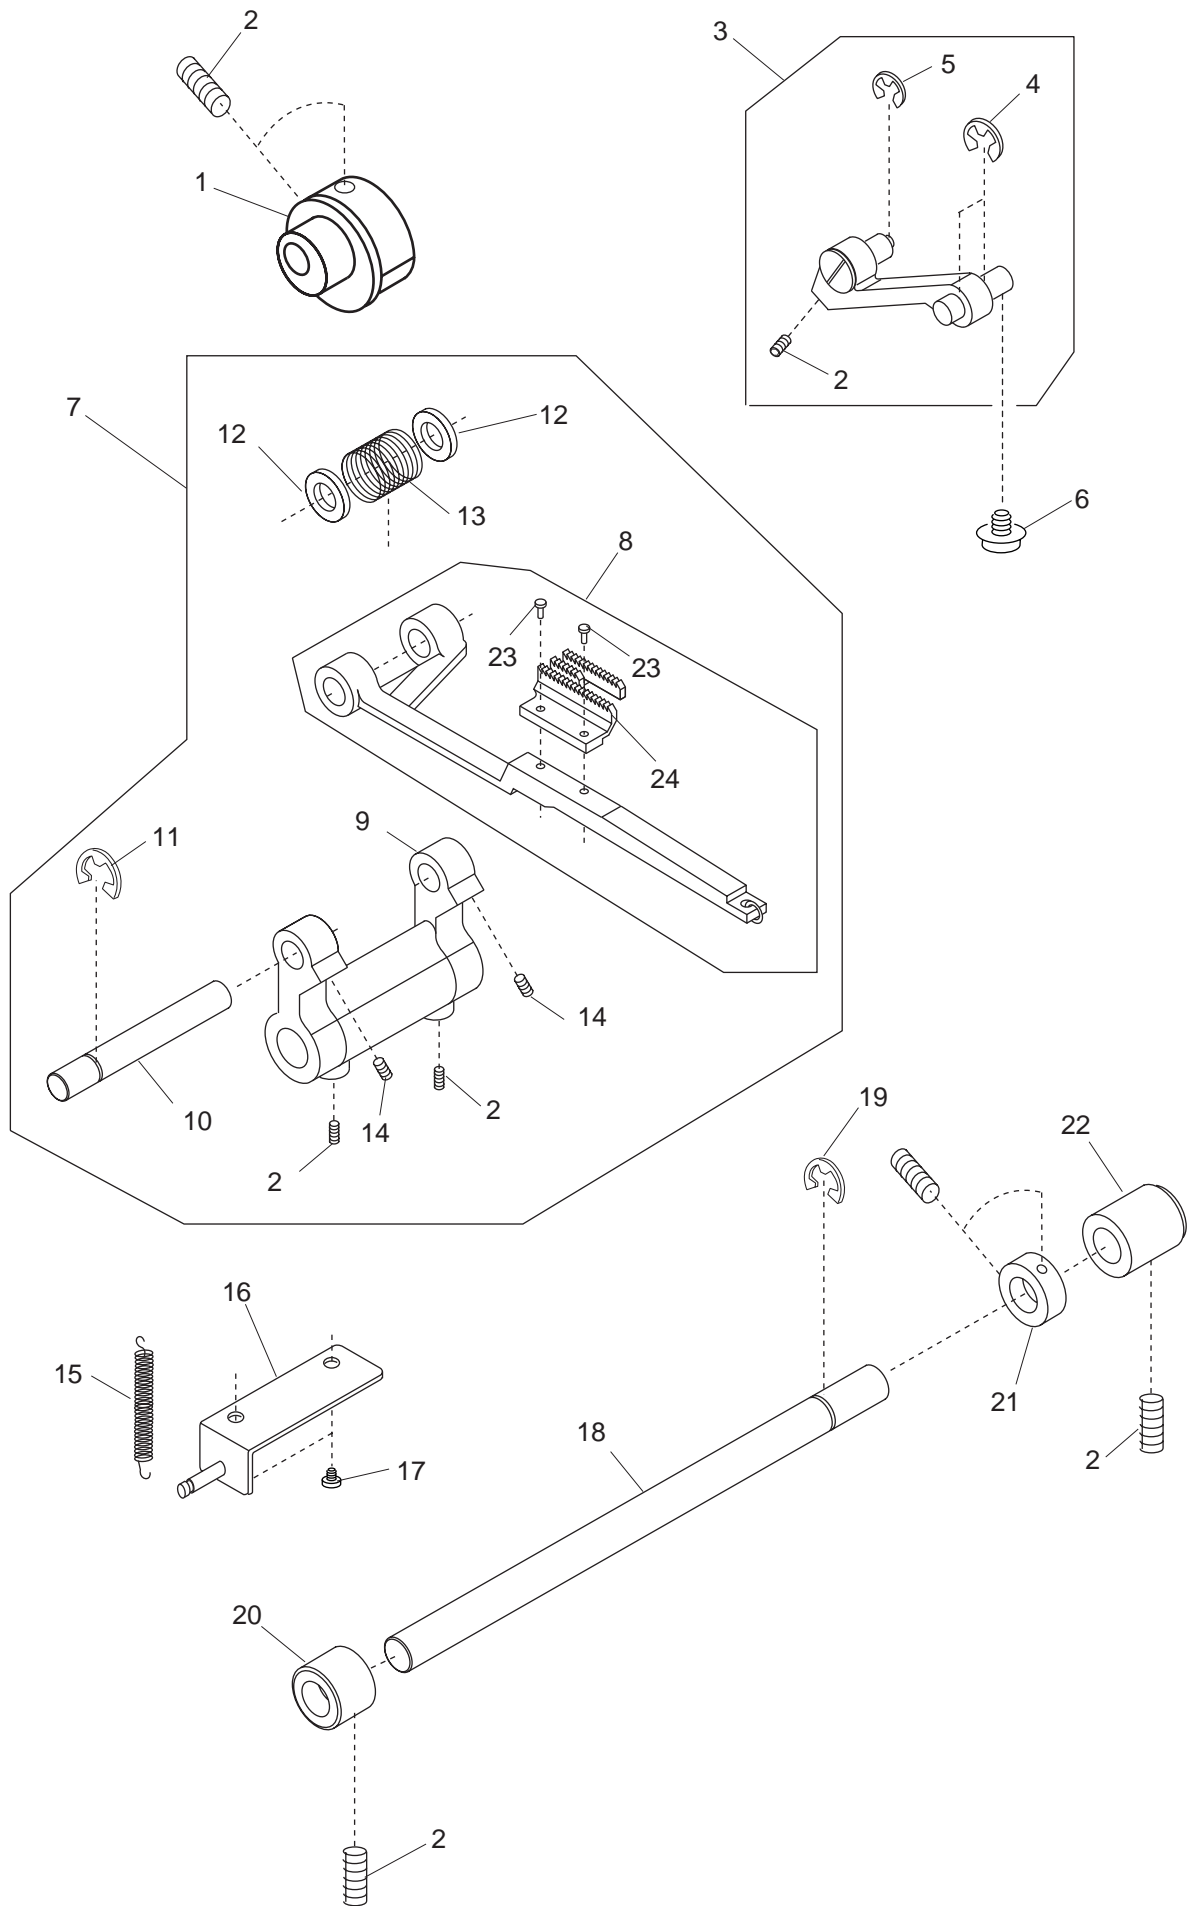

No.	Part number	Description
1	767089001	Feed lifting cam
2	000111304	Hexagonal socket screw
3	767620000	Feed link (unit)
4	000002909	Snap ring E-7
5	000002507	Snap ring E-4
6	000114802	TP screw 4 X 12
7	767619109	Feed base (unit) (1)
8	767621104	Feed base (unit) (2)
9	767094009	Feed rock arm
10	767095000	Feed rock arm pin
11	000001609	Snap ring E-5
12	822063003	Felt (2)
13	767212005	Felt holder spring
14	000111201	Hexagonal socket screw
15	767120005	Feed base spring
16	767121006	Spring attach plate
17	000101404	Setscrew
18	767096001	Feed rock shaft
19	000002806	Snap ring E-8
20	767097002	Bushing
21	639095000	Ring
22	767099004	Bushing
23	102160008	Setscrew
24	764058105	Feed dog