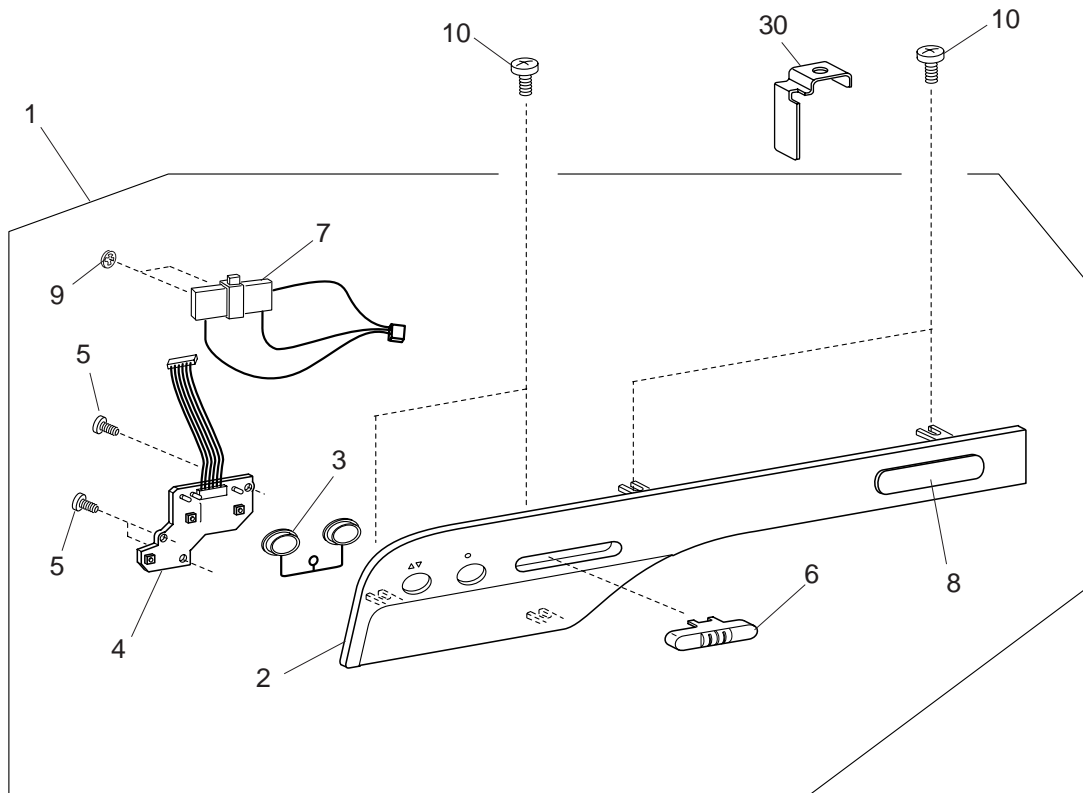

No.	Part number	Description
1	767601027	Ornamental plate (unit)
2	767003207	Ornamental plate
3	767004105	Button 1
4	767501004	Printed circuit board F (unit)
5	000120203	Setscrew 3 X 8
6	767140001	Speed control slider
7	767516002	Slide volume
8	767215008	Emblem
9	000014306	Snap ring CS 3
10	000115205	TP screw 4 X 6
11	767626006	Arm lamp (unit)
12	767126001	Reflector plate
13	000101127	Setscrew 3 X 4
14	767127002	Arm lamp set plate
15	767128003	Lamp holder
16	501509806	Lamp socket (unit)
17	000225209	Setscrew 2.3 X 12 (B)
18	000053008	Cord binder
19	000026002	Wedge base lamp 12V 5W
20	000081005	Setscrew 4 X 8
21	767612009	Oil wick fixing plate (2) (unit)
22	767153007	Oil wick fixing plate
23	763033020	Oil wick
24	000101404	Setscrew 4 X 6
25	767627100	Printed circuit board A (unit) (120V)
	767627203	Printed circuit board A (unit) (230V/240V)
26	767130008	Printed circuit board A case (upper)
27	000161206	Setscrew 3 X 10
28	767532004	Printed circuit board A (unit) (120V)
	767536008	Printed circuit board A (unit) (230V/240V)
29	767129004	Printed circuit board A case (lower) (120V)
30	767285009	Cord guide (2)