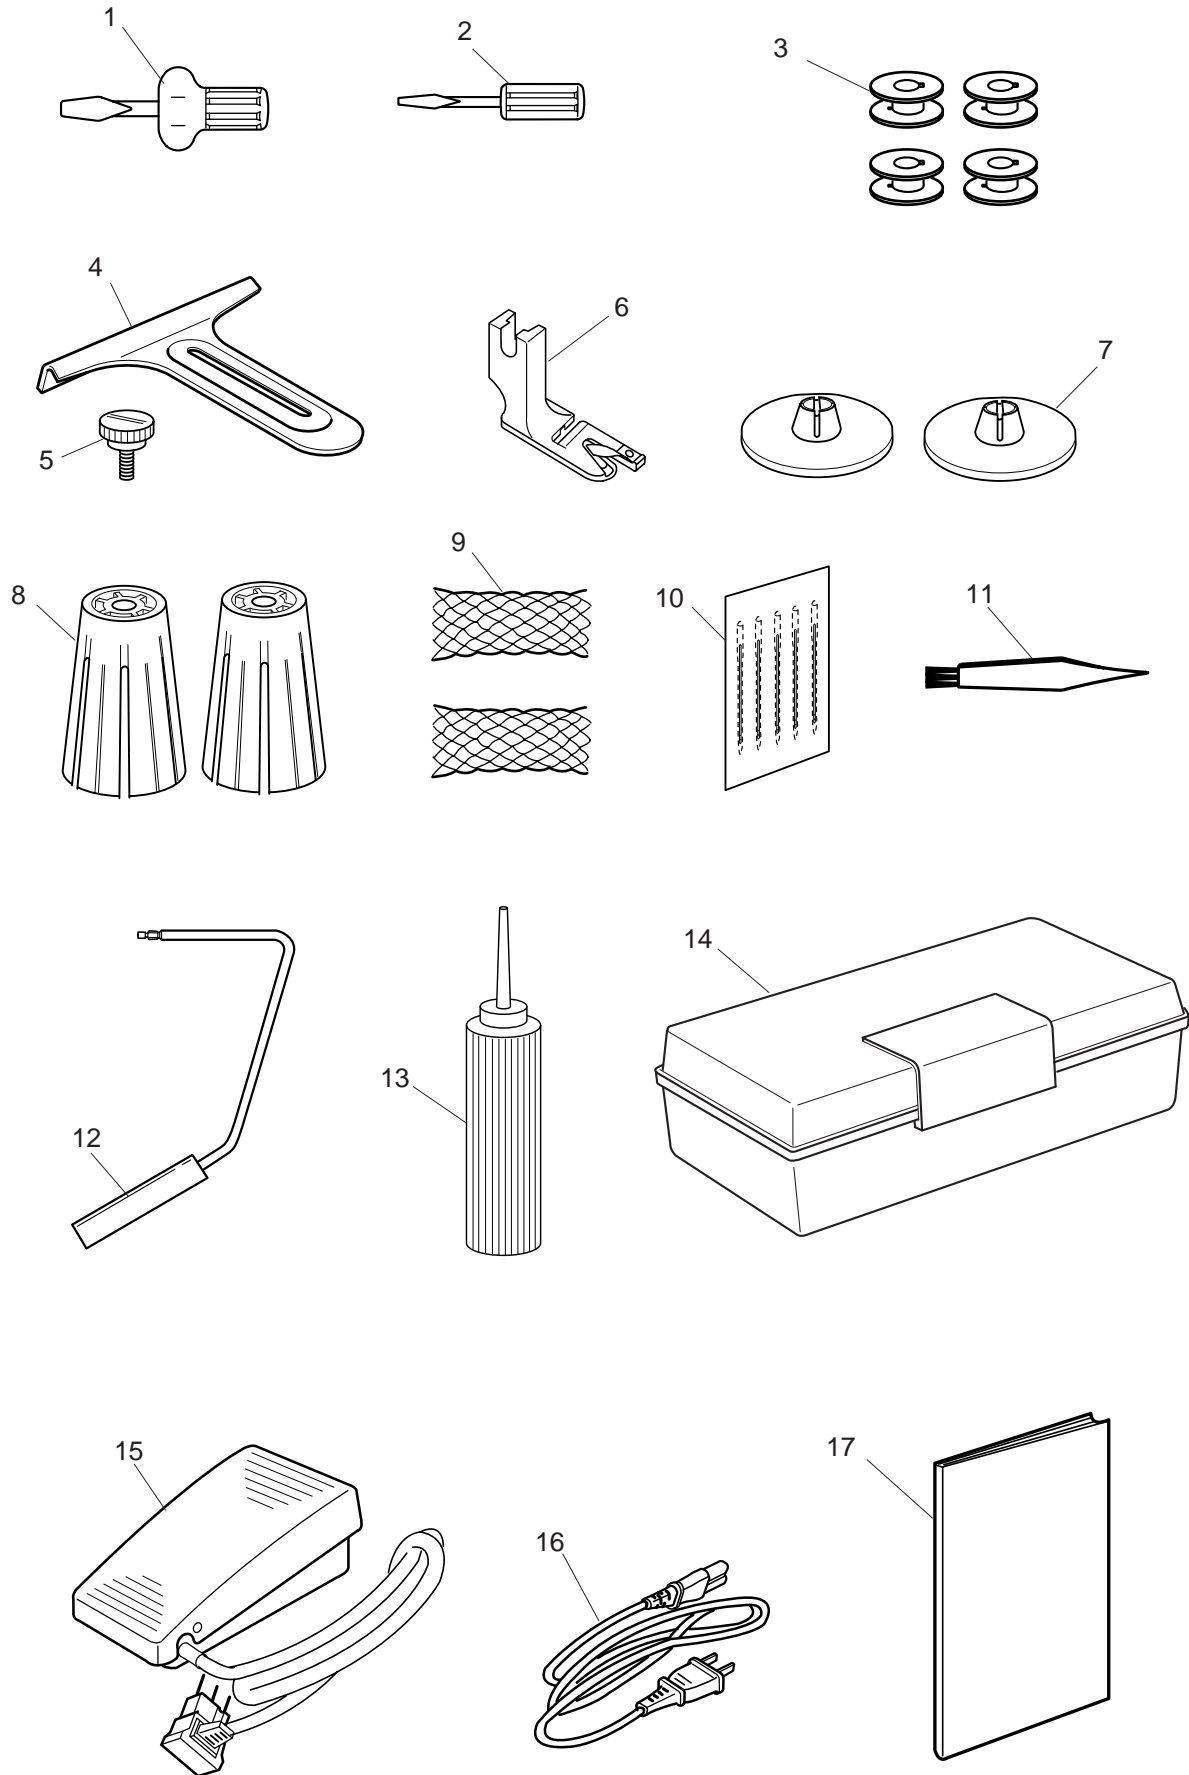

No.	Part number	Description
1	820832005	Large screwdriver
2	647803004	Small screwdriver
3	761094104	Bobbin
4	200100801	Cloth guide
5	825252000	Thumb screw
6	761172004	Hemmer foot
7	822020503	Spool cap
8	784223105	Spool holder
9	624806006	Net
10	767801007	Assorted needle set
11	802424004	Lint brush
12	846811008	Knee lifter (unit)
13	762456204	Oil
14	366401400	Accessory box
15	043670206	Foot control
16	653524007	Power supply cord (120V)
	830335004	Power supply cord (230V)
	830377008	Power supply cord (U.K.)
	830314018	Power supply cord (Australia)
17	767800039	Instruction book (English)
	767800040	Instruction book (Dutch, German, French)
	767800084	Instruction book (English, French & Spanish)
	767800095	Instruction book (Norwegian, Sweden & Danish)
	767800109	Instruction book (Italy, Finnish & Portuguese)