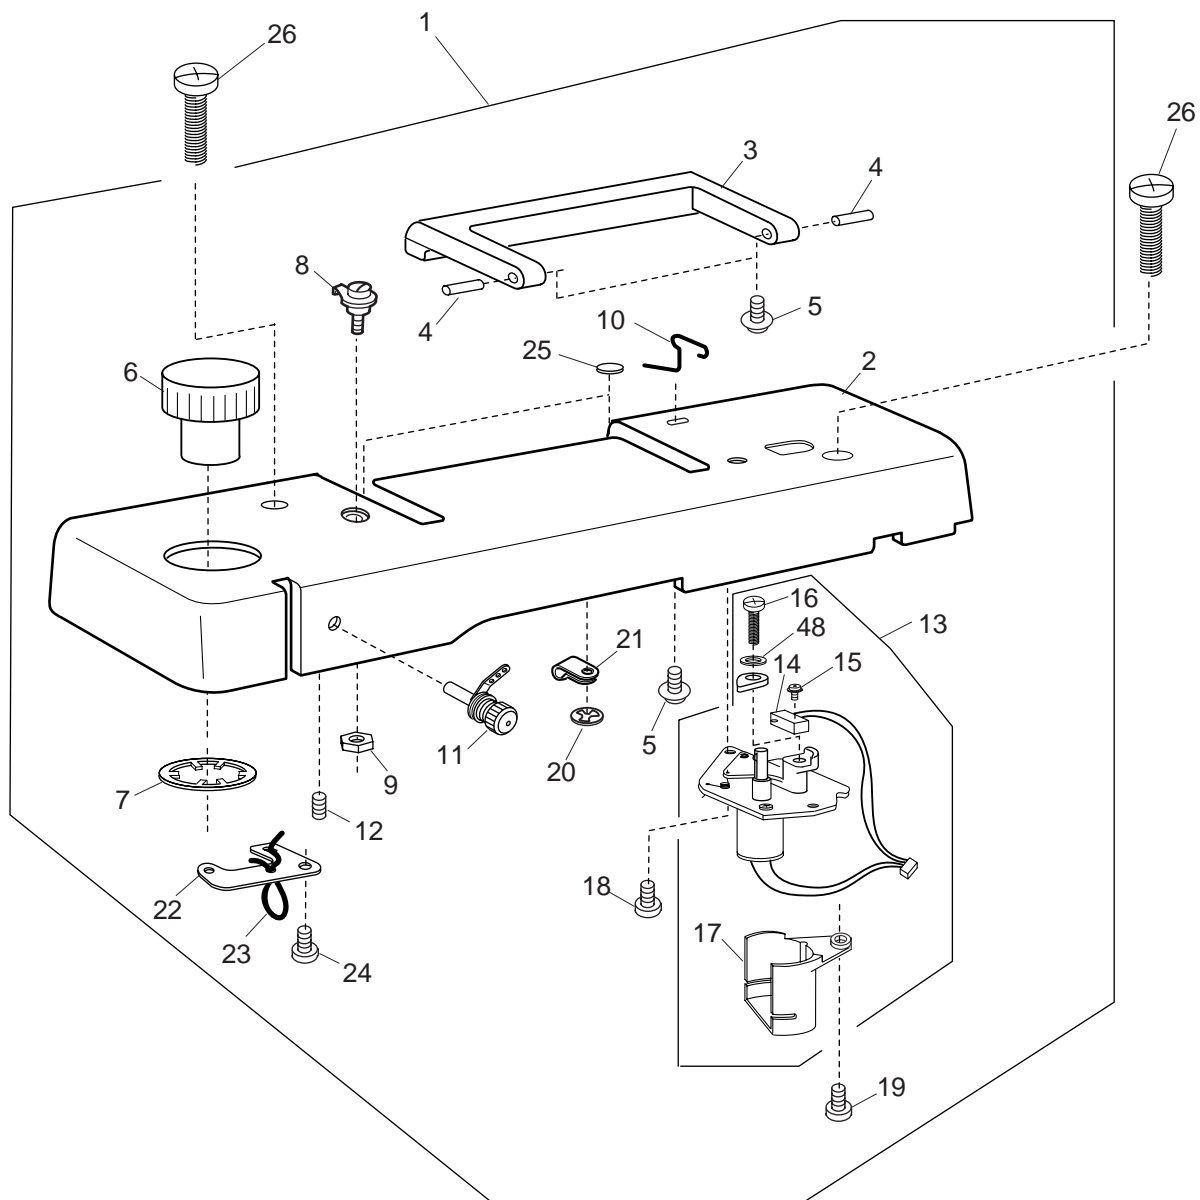

# ***PARTS LIST***

***1600P-DBX***

No.	Part number	Description
1	767603306	Top cover (unit)
2	767007201	Top cover
3	846015004	Handle
4	846016005	Pin
5	000115205	Setscrew 4X6
6	767008006	Foot pressure adjusting dial
7	000015101	Snap ring CS-22
8	767639002	Thread guide (unit)
9	000160102	Adjustable lock nut
10	846021003	Top cover thread guide
11	767514114	Pre-tension (unit)
12	000111201	Hexagonal socket screw 4x6
13	767604008	Bobbin winder (unit)
14	846514101	Micro switch
15	000115308	TP screw 2X8
16	000104119	Setscrew 4X20
17	846179007	Motor cover
18	000081005	Setscrew 4X8
19	000101703	Setscrew 4X12
20	000014007	Snap ring CS-4
21	000188405	Cord binder 2
22	767152006	Oil wick fixing plate
23	763033204	Oil wick
24	000101404	Setscrew 4X6
25	767211004	Felt
26	000080901	Setscrew 4X25
27	767602202	Face plate (unit)
28	767005209	Face plate
29	767006107	Foot pressure display window
30	767197003	Presser bar base
31	000103004	Setscrew 3.5X6
32	840602109	Thread cutter (unit)
33	000095105	Setscrew 3X5
34	767206006	Needle sticker
35	000071024	Washer 4
36	000103510	Setscrew 4X10
37	767611008	Front bracket (unit)
38	767016007	Front bracket
39	767038005	Lamp bracket
40	767174004	Lamp cushion
41	501509703	Lamp socket (unit)
42	000094300	Setscrew 2X10
43	767183006	Lamp set plate
44	000001104	Snap ring E-2.3
45	000103808	Setscrew 3X5
46	767146007	Lamp shield plate
47	000026002	Wedge base lamp 12V 5W
48	000071013	Washer