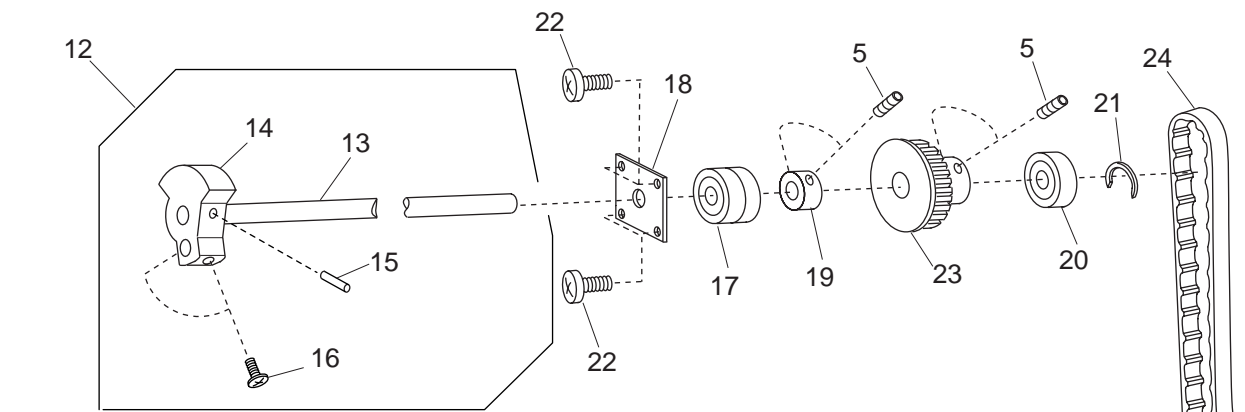

No.	Part number	Description
1	767271002	Upper shaft shield plate
2	820102009	Washer
3	000103509	Setscrew 4 X 10
4	767195001	Belt wheel
5	000111304	Hexagonal socket screw
6	767139007	Hand wheel
7	556047007	Washer
8	618070004	Setscrew
9	767618005	Idler (unit)
10	000002806	Snap ring E6
11	000115504	TP screw 5 X 10
12	767617004	Upper shaft (unit)
13	767064000	Upper shaft
14	767065001	Take up lever crank
15	000028107	Spring pin 4 X 25
16	761102003	Setscrew
17	767186009	Ball bearing (720 IA-DF)
18	767176006	Washer
19	767077006	Ring
20	767178008	Ball bearing (6901ZZ)
21	000032702	Snap ring crescent (5103-46)
22	000101404	Setscrew 4 X 6
23	767070009	Upper shaft timing gear
24	767071000	Timing belt
25	767638001	Take up lever (unit)
26	767503006	Take up lever (unit)
27	761088002	Take up lever
28	761089003	Take up lever supporter
29	650040005	Felt
30	650041006	Felt holder
31	767073002	Needle bar connecting stud
32	761086000	Needle bar crank pin
33	761087001	Setscrew
34	767072001	Needle bar crank rod
35	763033400	Oil wick
36	761091008	Take up lever pin
37	000111201	Hexagonal socket screw
38	767624004	Feed adjusting base (unit)
39	767118103	Indicator drum
40	767124102	Reverse stitch lever
41	767115007	Stitch length dial
42	000081005	Setscrew
43	000001609	Snap ring E-5
44	767136004	Timing belt