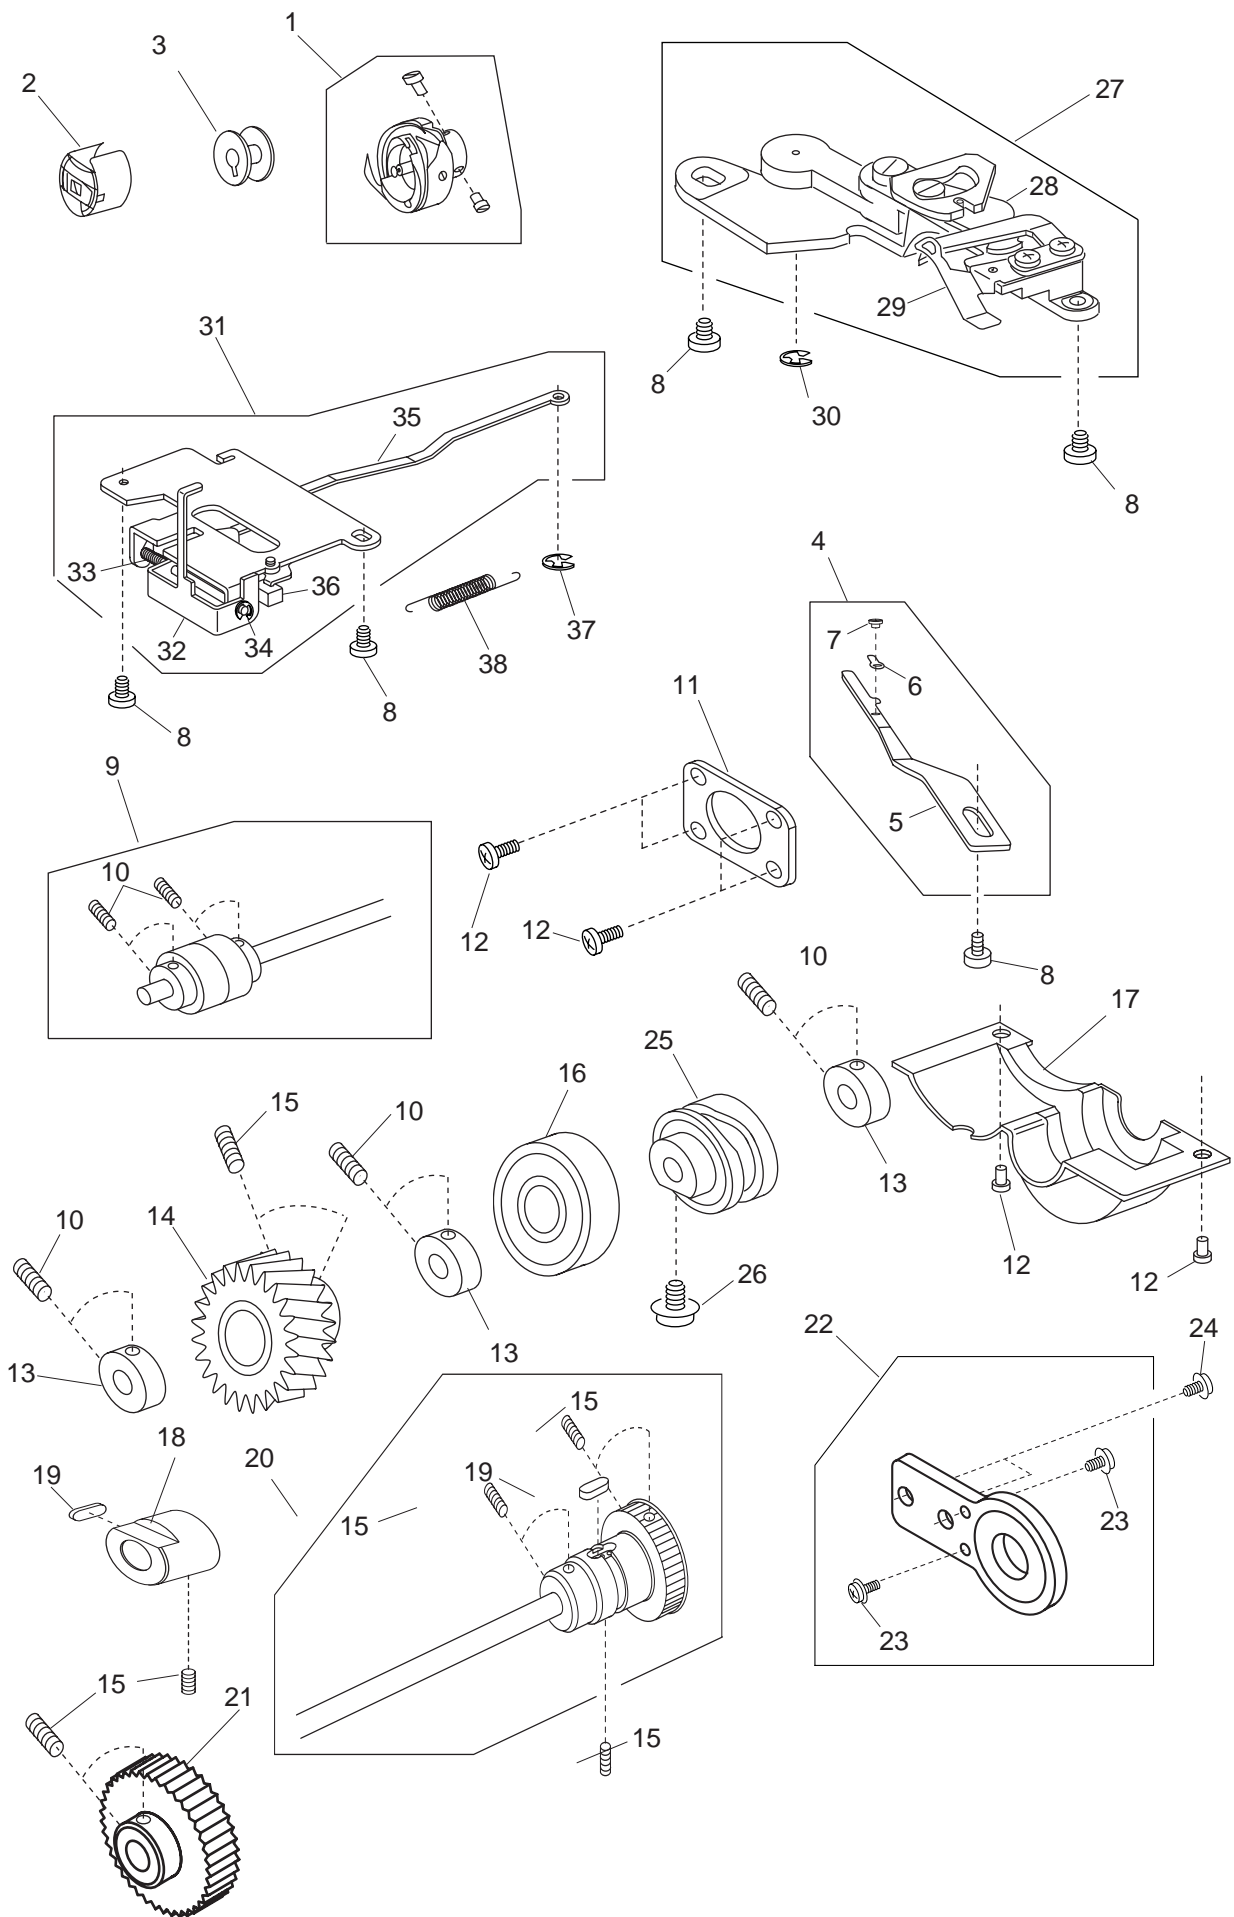

No.	Part number	Description
1	767519005	Hook race (unit)
2	767510006	Bobbin case (unit)
3	761094104	Bobbin
4	767518004	Hook race stopper (unit)
5	767079008	Hook race stopper
6	767201001	Hook race stopper spring
7	000169709	Setscrew 2 X 2.3
8	000081005	Setscrew 4 X 8
9	767652104	Hook race shaft (unit)
10	000111201	Hexagonal socket screw
11	767180003	Holder plate
12	000101404	Setscrew 4 X 6
13	820166001	Lower shaft ring
14	767081003	Hook race gear
15	000111304	Hexagonal socket screw
16	767182005	Ball bearing (698Z)
17	767084006	Gear cover
18	767085007	Lower shaft bushing
19	767067003	Felt
20	767644000	Lower shaft (unit)
21	767087009	Lower shaft gear
22	767613000	Lower shaft supporter (unit)
23	000115205	TP screw 4 X 6
24	000114802	TP screw 4 X 12
25	767241003	Thread cutter cam
26	000114606	TP screw 3 X 14
27	767657006	Auto-thread cutter unit
28	767264002	Thread cutter blade
29	767266004	Thread guide plate
30	000001609	Snap ring E-5
31	767658007	Thread drawing lever (unit)
32	767268006	Thread drawing lever
33	767280004	Spring
34	000002105	Snap ring E-3
35	767251006	Link
36	767259004	Cushion 3
37	000002507	Snap ring E-4
38	767276007	Spring