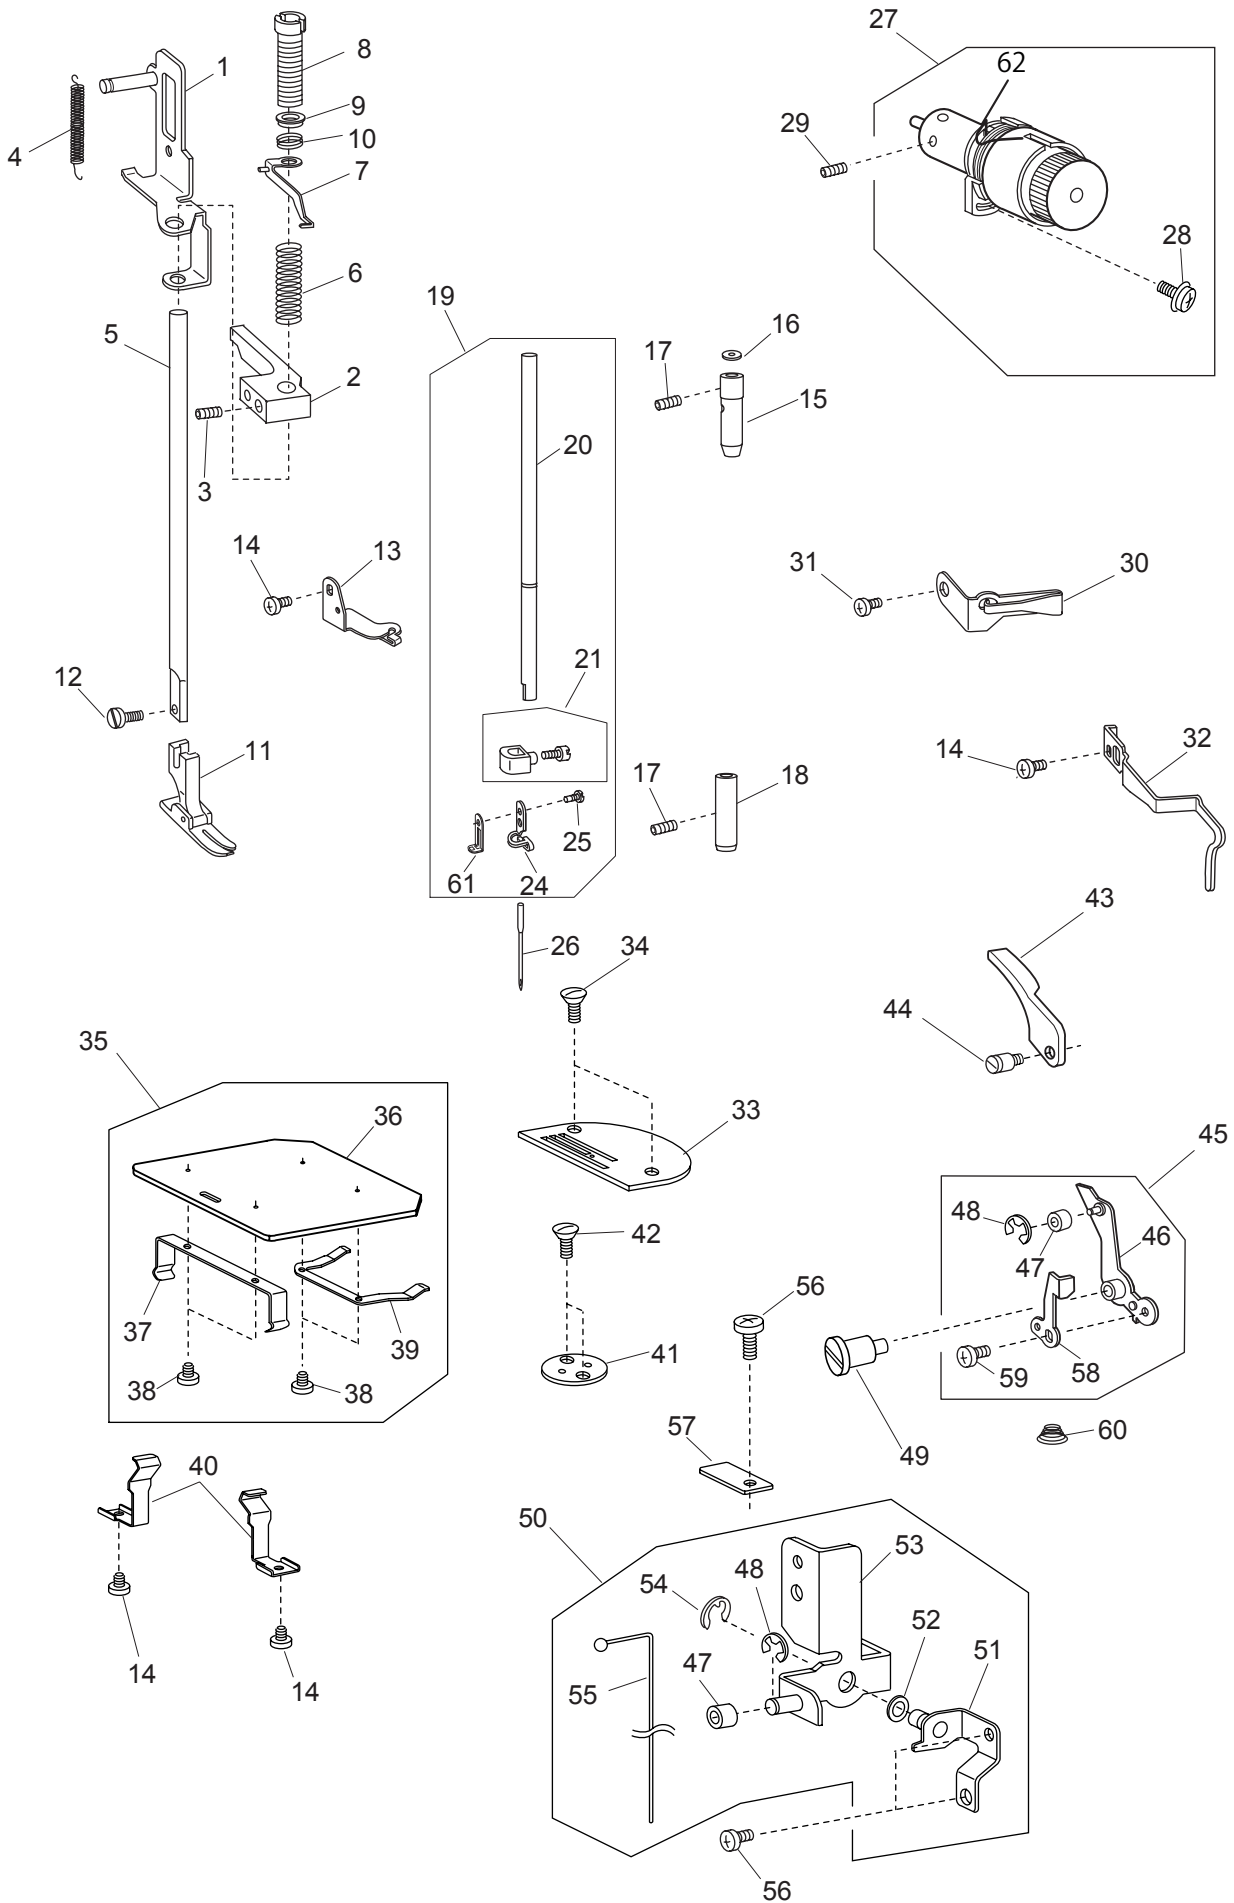

No.	Part number	Description
1	767026000	Presser bar lifter
2	767027001	Presser bar bracket
3	000111304	Hexagonal socket screw 5 X 5
4	846037002	Presser bar spring
5	767028002	Presser bar
6	767029003	Presser spring
7	767030100	Foot pressure indicator
8	767031008	Foot pressure adjusting screw
9	767173003	Spacer
10	767172002	Presser bar sub-spring
11	762505003	Presser foot (unit) (U.S.A. & Canada)
	704511105	Presser foot (unit) (Australia, U.K., Continental Europe)
12	763048109	Setscrew
13	767193009	Arm thread guide (lower)
14	000101404	Setscrew 4 X 6
15	767041001	Needle bar bushing (upper)
16	767042002	Felt
17	000111201	Hexagonal socket screw 4 X 4
18	767091006	Needle bar bushing (lower)
19	767641007	Needle bar (unit)
20	767040000	Needle bar
21	767515001	Needle clamp (unit)
22	_____	_____
23	_____	_____
24	767209009	Needle bar thread guide
25	767210003	Setscrew
26	763402079	Needle DB X 1# 14
27	767502005	Thread tension (unit)
28	000114710	Setscrew TP 3 X 6
29	000111108	Hexagonal socket screw 4 X 6
30	767054007	Arm thread guide
31	000081119	Setscrew
32	767056009	Thread guide
33	767281108	Needle plate
34	102053007	Needle plate set screw
35	767609003	Hook cover plate (unit)
36	767018009	Hook cover plate
37	767019000	Hook cover plate spring
38	820374004	Setscrew 2 X 2.3
39	767020004	Hook cover plate supporter spring
40	767017008	Hook cover plate retainer
41	767021005	Attachment mount
42	681009101	Setscrew
43	767171001	Presser foot lifter
44	846033008	Hinge screw
45	767650009	Thread tension release lever (unit)
46	767230009	Thread tension release lever
47	846210001	Roller
48	000002105	Snap ring E-3
49	767234003	Hinge screw
50	767651000	Thread tension release base plate (unit)
51	767232001	Thread tension release base plate
52	000036500	Thrust washer FT-60
53	767231000	Thread tension release crank
54	000001609	Snap ring E-5
55	767530002	Wire (unit)
56	000081005	Setscrew 4 X 8
57	767233002	Plate
58	767272003	Thread tension release lever plate
59	000103004	Setscrew 3.5 X 6
60	761045007	Thread tension release lever spring
61	767169006	Needle guard
62	767046006	Check spring