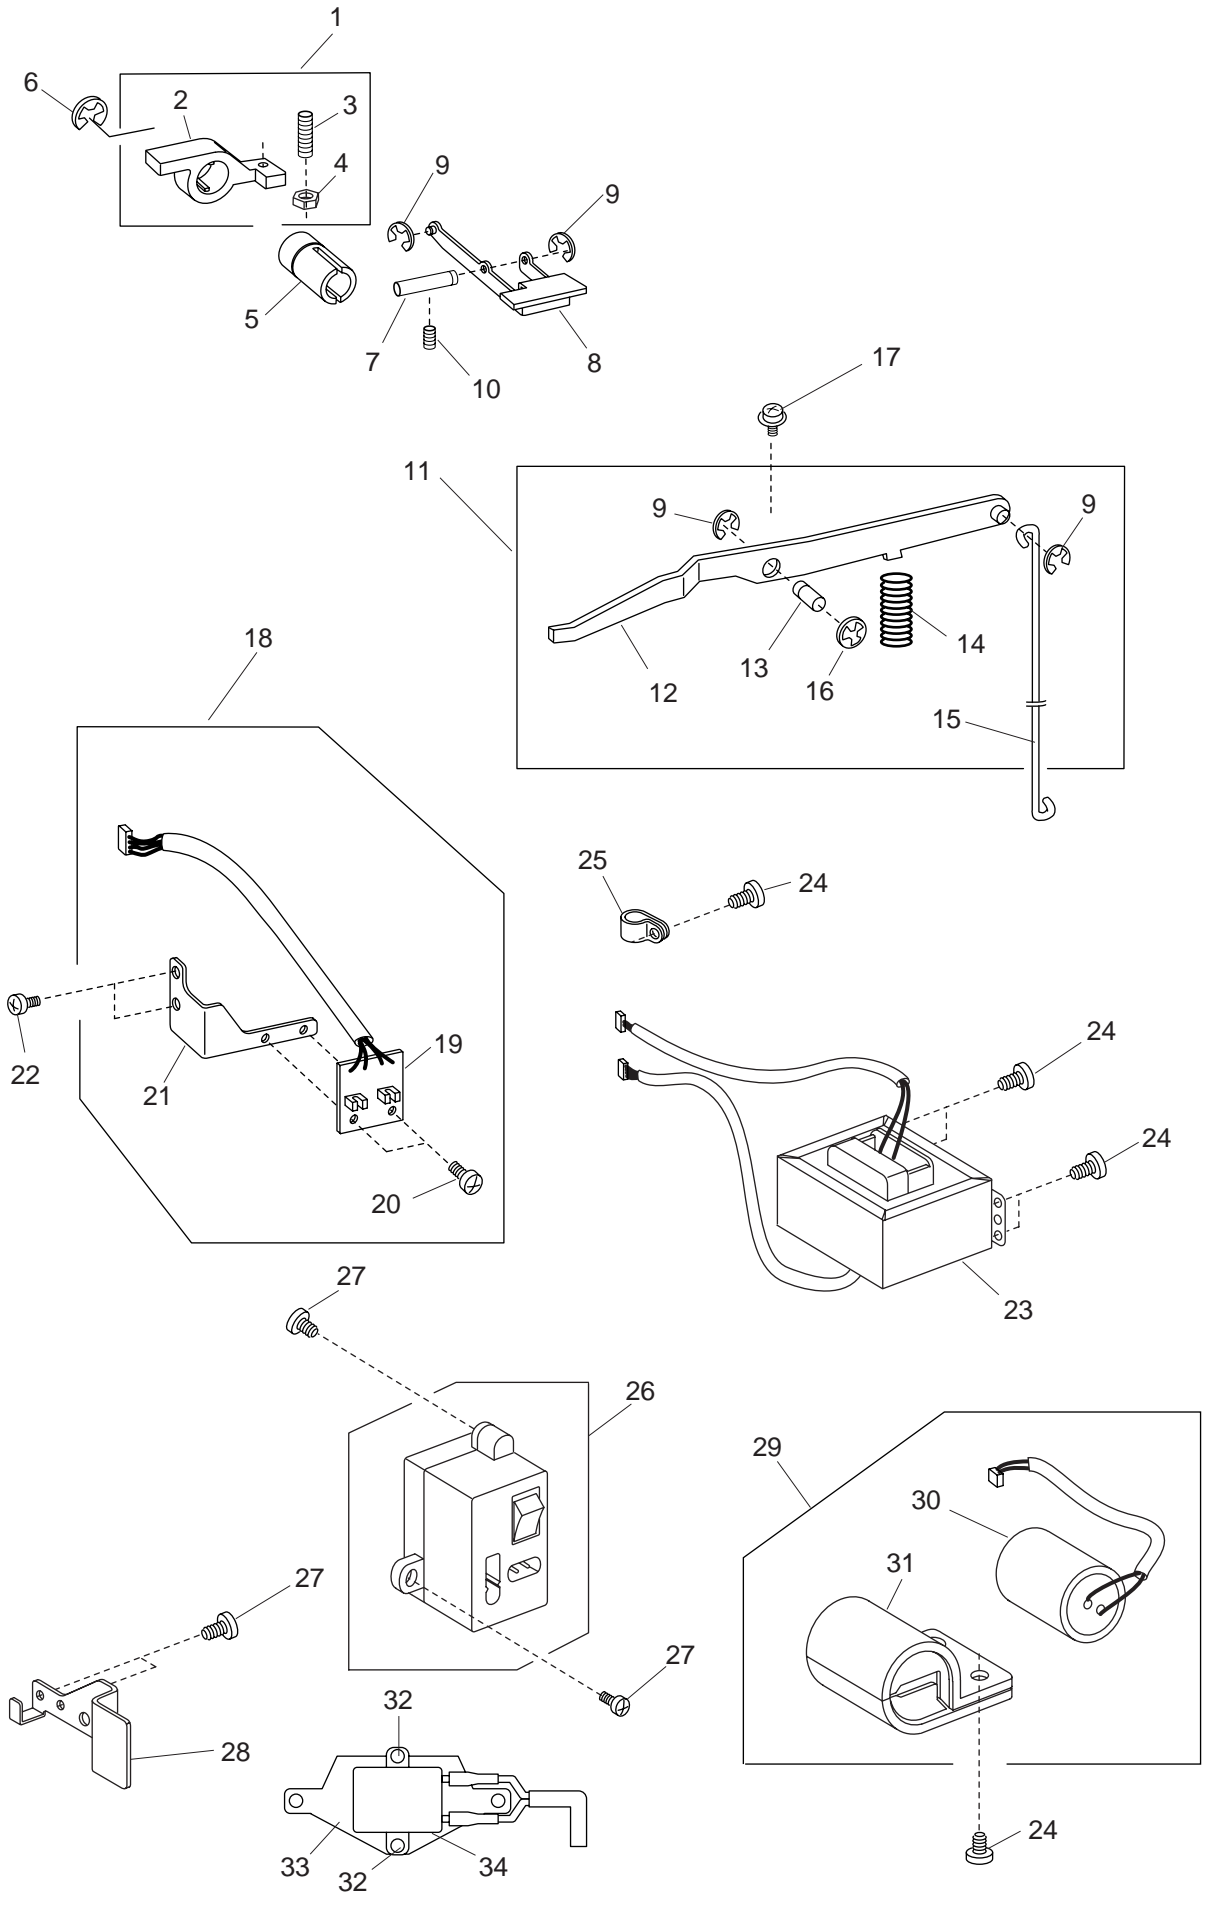

No.	Part number	Description
1	767642008	Knee lifter lever (1) (unit)
2	767057000	Knee lifter lever (1)
3	000196107	Hexagonal socket screw 5 X 20 (Ball point)
4	000061412	Nut
5	767058001	Knee lifter shaft
6	000030009	Snap ring E-10
7	767059002	Shaft
8	767060006	Knee lifter lever (2)
9	000001609	Snap ring E5
10	000111201	Hexagonal socket screw 4 X 4
11	767616003	Knee lifter lever (3) (unit)
12	846171009	Knee lifter lever (unit)
13	767062008	Knee lifter lever shaft
14	846173001	Knee lifter lever spring
15	767063009	Presser foot lifter rod
16	000013800	Snap ring CS-6
17	000115700	TP Screw 4 X 10
18	767631004	Upper shaft sensor (unit)
19	843505409	Printed circuit board P (unit)
20	000103808	Setscrew 3 X 5
21	767131009	Sensor fixing plate
22	000066705	Setscrew 3 X 8
23	767505008	Transformer (unit) 120V
	767537009	Transformer (unit) 230V/240V
24	000081005	Setscrew 4 X 8
25	000188601	Cord binder
26	767660002	Machine socket (unit) 120V
	767666008	Machine socket (unit) 230V/240V
27	000103509	Setscrew 4 X 10
28	767237006	Cord binder (1)
29	767659008	Capacitor (unit)
30	767535007	Capacitor
31	767279000	Capacitor case
32	000103808	Setscrew
33	767277008	Noise filter set plate (230V/240 only)
34	767538000	Noise filter (unit) (230V/240 only)