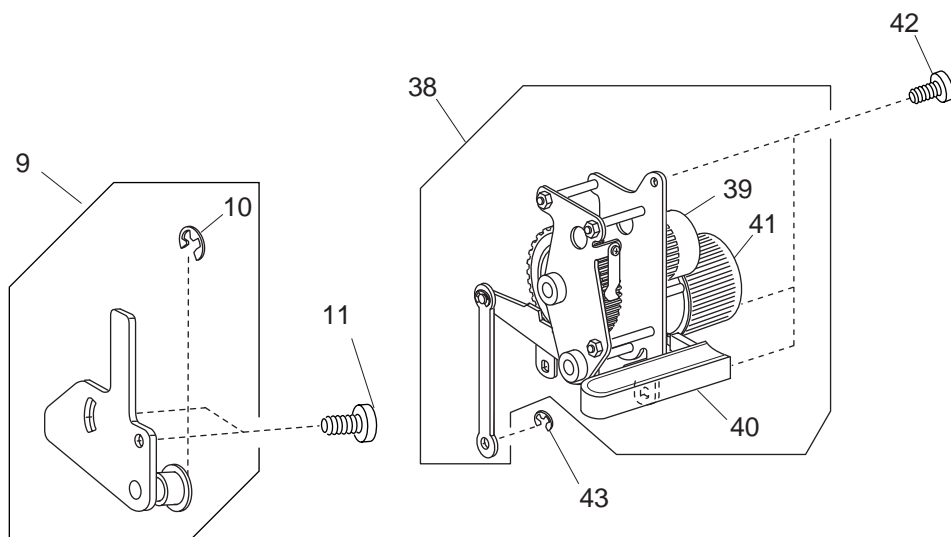

No.	Part number	Description
1	767271002	Upper shaft shield plate
2	820102009	Washer
3	000103509	Setscrew 4 X 10
4	767195001	Belt wheel
5	000111304	Hexagonal socket screw
6	767139007	Hand wheel
7	556047007	Washer
8	618070004	Setscrew
9	767618005	Idler (unit)
10	000002806	Snap ring E6
11	000115504	TP screw 5 X 10
12	767617004	Upper shaft (unit)
13	767064000	Upper shaft
14	767065001	Take up lever crank
15	000028107	Spring pin 4 X 25
16	761102003	Setscrew
17	767186009	Ball bearing (720 IA-DF)
18	767176006	Washer
19	767077006	Ring
20	767178008	Ball bearing (6901ZZ)
21	000032702	Snap ring crescent (5103-46)
22	000101404	Setscrew 4 X 6
23	767070009	Upper shaft timing gear
24	767071000	Timing belt
25	767638001	Take up lever (unit)
26	767503006	Take up lever (unit)
27	761088002	Take up lever
28	761089003	Take up lever supporter
29	650040005	Felt
30	650041006	Felt holder
31	767073002	Needle bar connecting stud
32	761086000	Needle bar crank pin
33	761087001	Setscrew
34	767072001	Needle bar crank rod
35	763033400	Oil wick
36	761091008	Take up lever pin
37	000111201	Hexagonal socket screw
38	767624004	Feed adjusting base (unit)
39	767118103	Indicator drum
40	767124102	Reverse stitch lever
41	767115007	Stitch length dial
42	000081005	Setscrew
43	000001609	Snap ring E-5
44	767136004	Timing belt